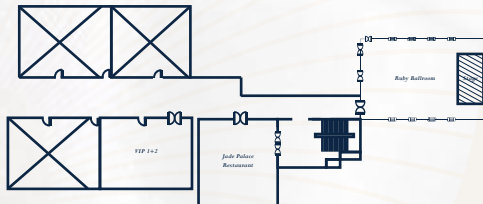

Banquet Room	Ceiling (m)	Location	 Banquet	 Theatre	 Classroom	 U-shape	 Area Size
Le Bistro Garden - Hotel Zone	N/A	Ground	350	N/A	N/A	N/A	420 (20 x 21)
Crystal - Hotel Zone	4,1m	Ground	50	50	40	30	75 (5.78 x 13)
Ruby Hall - Grand Square	4,4m	Level 1	360	500	250	150	462 (14 x 33)
Eits Le Buffet & More - Grand Square	3,5m	Ground	200	250	90	50	534.8(14 x 38,2)
Vip 1&2 - Grand Square	3,6m	Level 1	40	N/A	N/A	N/A	47(10 x 4.7)
Vip 3 - Grand Square	3,6m	Level 1	10	N/A	N/A	N/A	23.85 (5.3 x 4.5)
Vip 5+6 - Grand Square	3,6m	Level 1	20	N/A	N/A	N/A	22.79 (5.3 x 4.3)
Jade Restaurant - Grand Square	4 m	Level 1	220	N/A	N/A	N/A	57 (9.5 x 6)